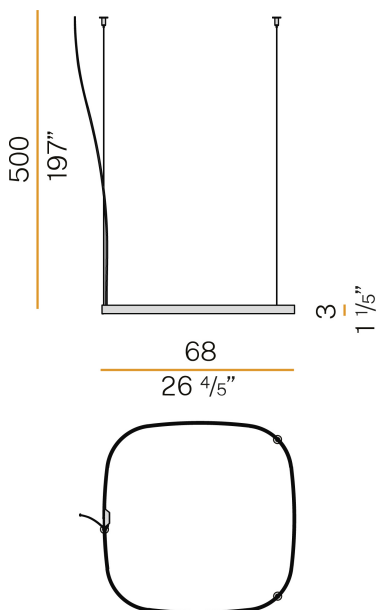

PANZERI

Zero Square

24V DC

M03201.075.0410

● white

Data sheet

CODE	M03201.075.0410
SYSTEM POWER CONSUMPTION	34W
EFFICACY	89.97lm/W
LIGHT SOURCE	LED
LIGHT SOURCE LIFETIME	L70 (B50) 60.000h
COLOUR TEMPERATURE	3000K Ra>90
LIGHT DISTRIBUTION	diffused
POWER SUPPLY	24V DC
DRIVER	remote not included
NOMINAL LUMINOUS FLUX	4252lm
LUMEN OUTPUT	3059lm
EFFICIENCY	71.9%
WEIGHT	1,21 Kg
PROTECTION DEGREE	IP20
COLOUR TOLLERANCES	SDCM 3
PACKING DIMENSIONS (CM)	83,0 x 83,0 x 10,0

Single or multiple suspension lighting fixture for interiors, with direct and indirect light emission.

Bended extruded aluminium structure in white, black, bronze, mat brass or titanium polyacrylic paint.

Extruded polycarbonate diffuser with opaline finish.

Suspension kit with griplocks and 5m (196,9") long steel cables.

5m (196,9") long power cable in transparent PVC.

Provided without power canopy.

Technical drawing

Polar diagram